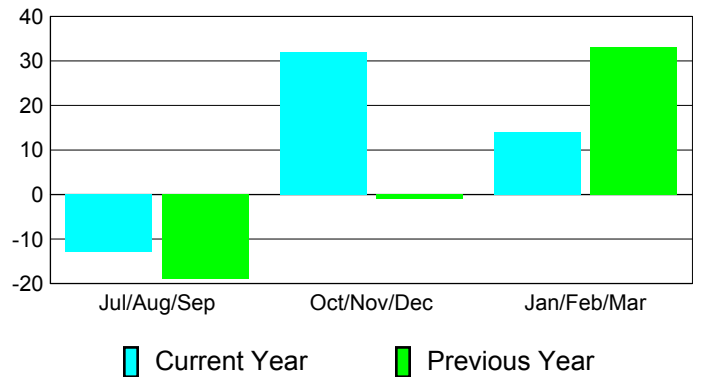

**Membership Results
2010-2011**

**Membership
2009-2010**

Month	Net Memb Goal	Actual New Memb	Actual Dropped Memb	Gain/Loss of Memb	Gain/Loss of Memb
Jul/Aug/Sep	3	44	-57	-13	-19
Oct/Nov/Dec	6	74	-42	32	-1
Jan/Feb/Mar	19	50	-36	14	33
Totals	28	168	-135	33	13

Membership Results 2010-2011

Goal, New, Dropped, Gain/Loss

Comparison of Membership Gain/Loss

Current Year Compared to the Previous Year

Gender Comparison 2010-2011

Jul/Aug/Sep

Oct/Nov/Dec

Jan/Feb/Mar