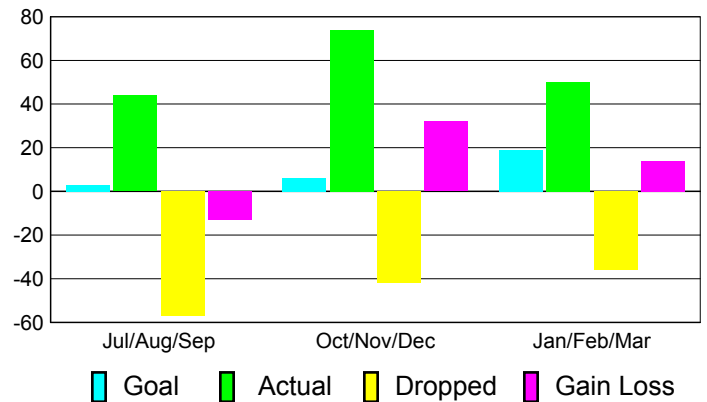

Membership Results 2010-2011

Goal, New, Dropped, Gain/Loss

Comparison of Membership Gain/Loss

Current Year Compared to the Previous Year