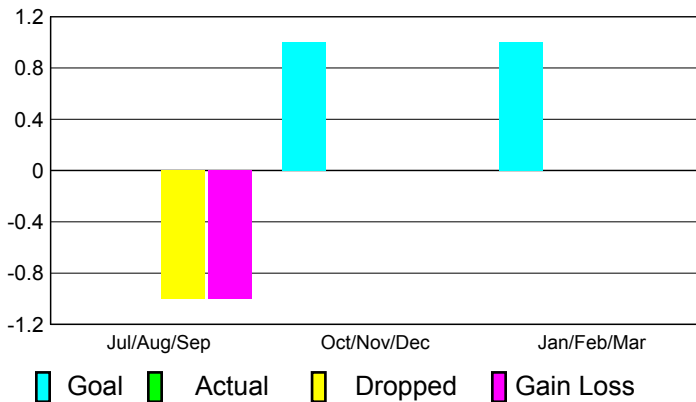

2010-2011 GMT Reports for District (or Undistricted) **District 33 K**

GMT: **ED J LECIUS**

Location: **MASSACHUSETTS**

GMT CA: **1**

CLUBS

**Club Results
2010-2011**

**Clubs
2009-2010**

Month	New Club Goal	Actual New Clubs	Actual Dropped Clubs	Gain/Loss of Clubs	Gain/Loss of Clubs
Jul/Aug/Sep	0	0	-1	-1	0
Oct/Nov/Dec	1	0	0	0	0
Jan/Feb/Mar	1	0	0	0	1
Totals	2	0	-1	-1	1

Club Results 2010-2011

Goal, New, Dropped, Gain/Loss

Comparison of Club Gain/Loss

Current Year Compared to the Previous Year

YTD Status Quo Clubs 2010-2011

Status Quo Clubs Compared to Status Quo Members

MEMBERSHIP